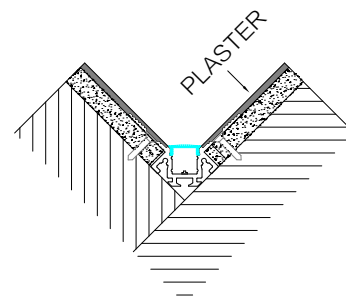

Color

Unit: mm

Features:

1. Model: HL-A039
2. Material: AL6063+PC/PMMA
3. Surface: Anodized/Painting
4. Lighting source width: 12mm
5. Length: 4m/max
6. Installation: Recessed in exposed wall corner, indoor lighting.

Accessory:

Installation:

Step3