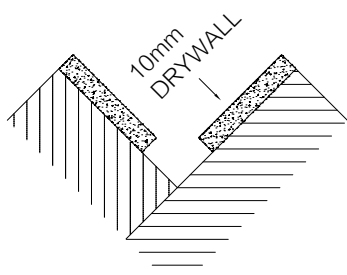

Installation:

Step1