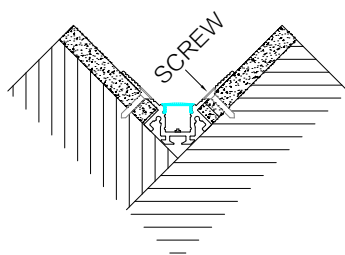

Color

Unit: mm

Features:

1. Model: HL-A039
2. Material: AL6063+PC/PMMA
3. Surface: Anodized/Painting
4. Lighting source width: 12mm
5. Length: 4m/max
6. Installation: Recessed in exposed wall corner, indoor lighting.

Accessory:

Installation:

Step2