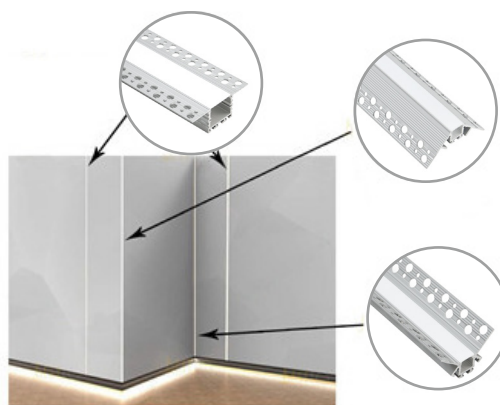

## Features:

1. Model: HL-A039
2. Material: AL6063+PC/PMMA
3. Surface: Anodized/Painting
4. Lighting source width: 12mm
5. Length: 4m/max
6. Installation: Recessed in exposed wall corner, indoor lighting.

## Accessory:

End cap

Aluminum Profile

Rubber Stopper

Cover