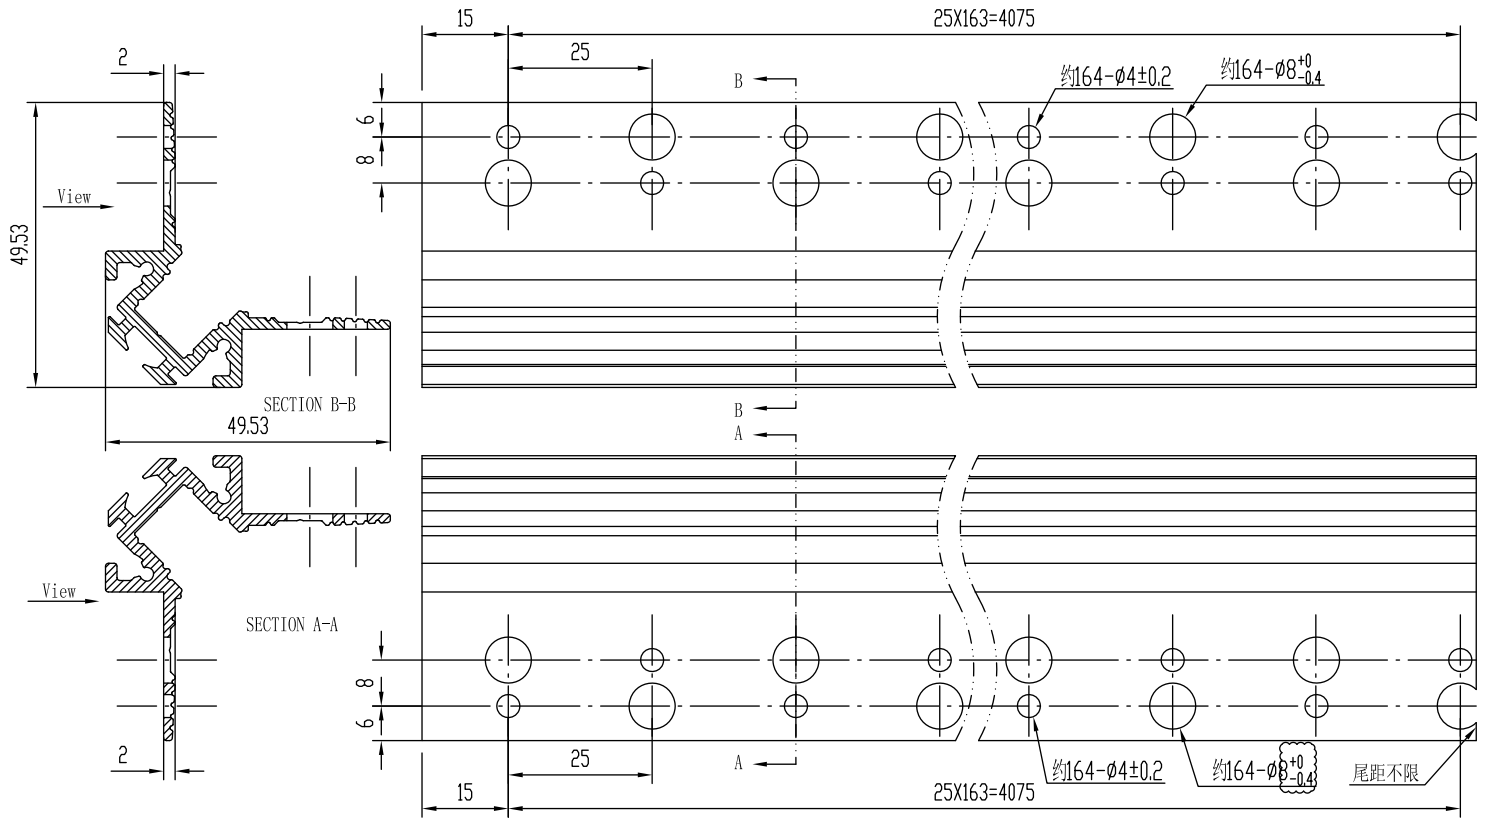

## Features:

1. Model: HL-A039
2. Material: AL6063+PC/PMMA
3. Surface: Anodized/Painting
4. Lighting source width: 12mm
5. Length: 4m/max
6. Installation: Recessed in exposed wall corner, indoor lighting.

## Installation:

Step1

Step2

Step3

# Size: