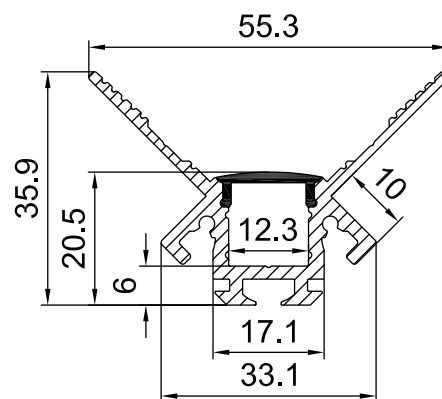

Color 

Unit: mm

## Features:

1. Model: HL-A039
2. Material: AL6063+PC/PMMA
3. Surface: Anodized/Painting
4. Lighting source width: 12mm
5. Length: 4m/max
6. Installation: Recessed in exposed wall corner, indoor lighting.

# Size: